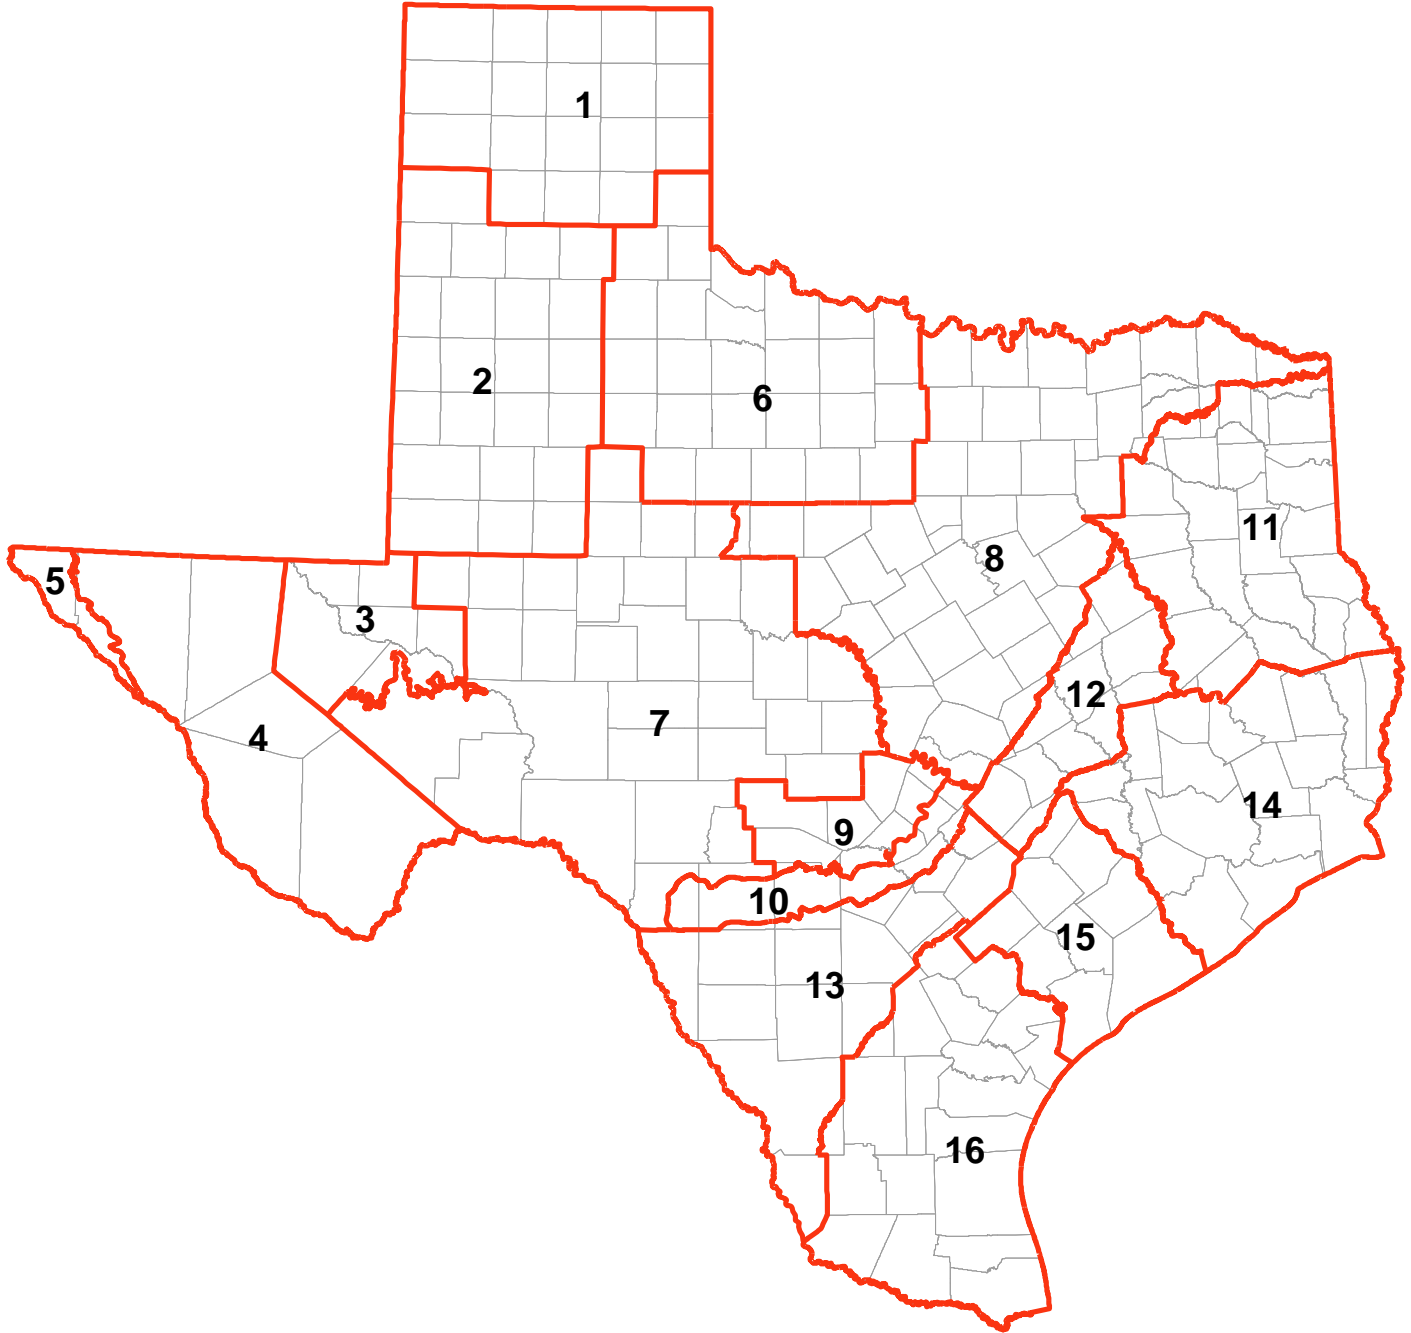

Attachment B: GMA Map

Legend

-  GMA Boundary Lines
-  Counties

0 25 50 100 Miles

November 5, 2002
Texas Centric Projection Albers